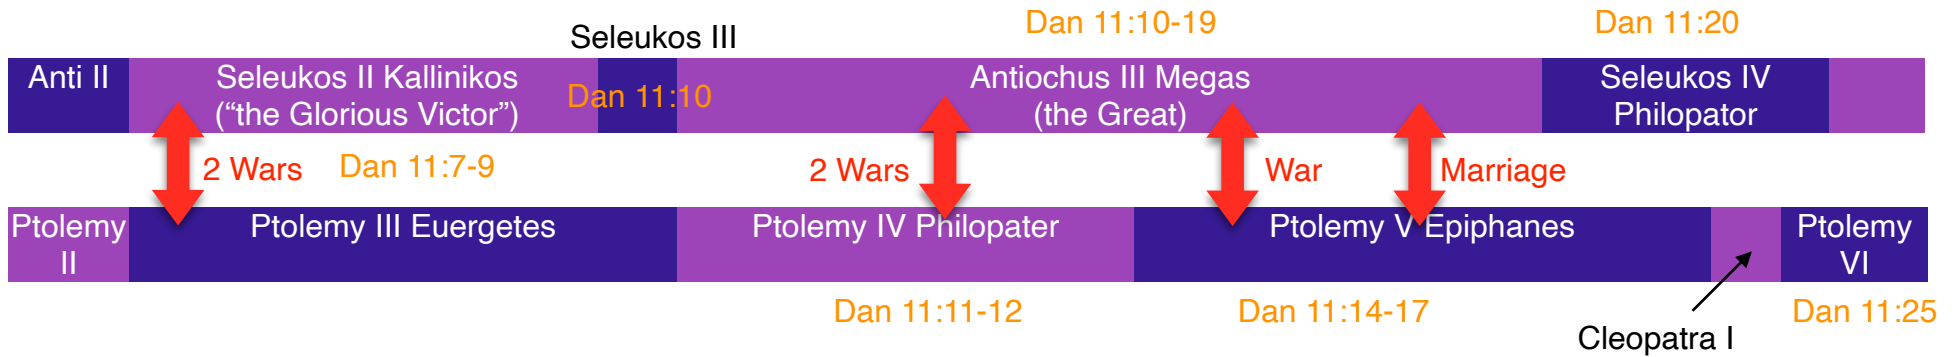

Israel - Taken Captive from their land to Assyria - Northern Kingdom - 10 tribes - capital Samaria

491
BC

411
BC

Judah - Southern Kingdom - 2 tribes - capital Jerusalem

483
BC

473
BC

445
BC

415
BC

Esther

Ezra 7-10

Nehemiah

Decree given by Artaxerxes in 445
Nehemiah returns to rebuild the wall
Completes the wall in 52 days

Malachi

Seleucid Dynasty - 305-63 BC - King of the North - Syria - Asia Minor - Daniel 11

Relationships mentioned in Daniel 11

Ptolemaic Dynasty - 306-30 BC - King of the South - Egypt - Daniel 11

Seleucid Dynasty - 305-63 BC - King of the North - Syria - Asia Minor

Ptolemaic Dynasty - 306-30 BC - King of the South - Egypt

2nd war - 218-201 BC

Hannibal flees to Antiochus *
stirs Antiochus to fight against Rome

1st war - 264-241 BC

Punic Wars - 264 - 146 BC
Carthage (Africa) against Rome

Seleucid Dynasty - 305-63 BC - King of the North - Syria - Asia Minor