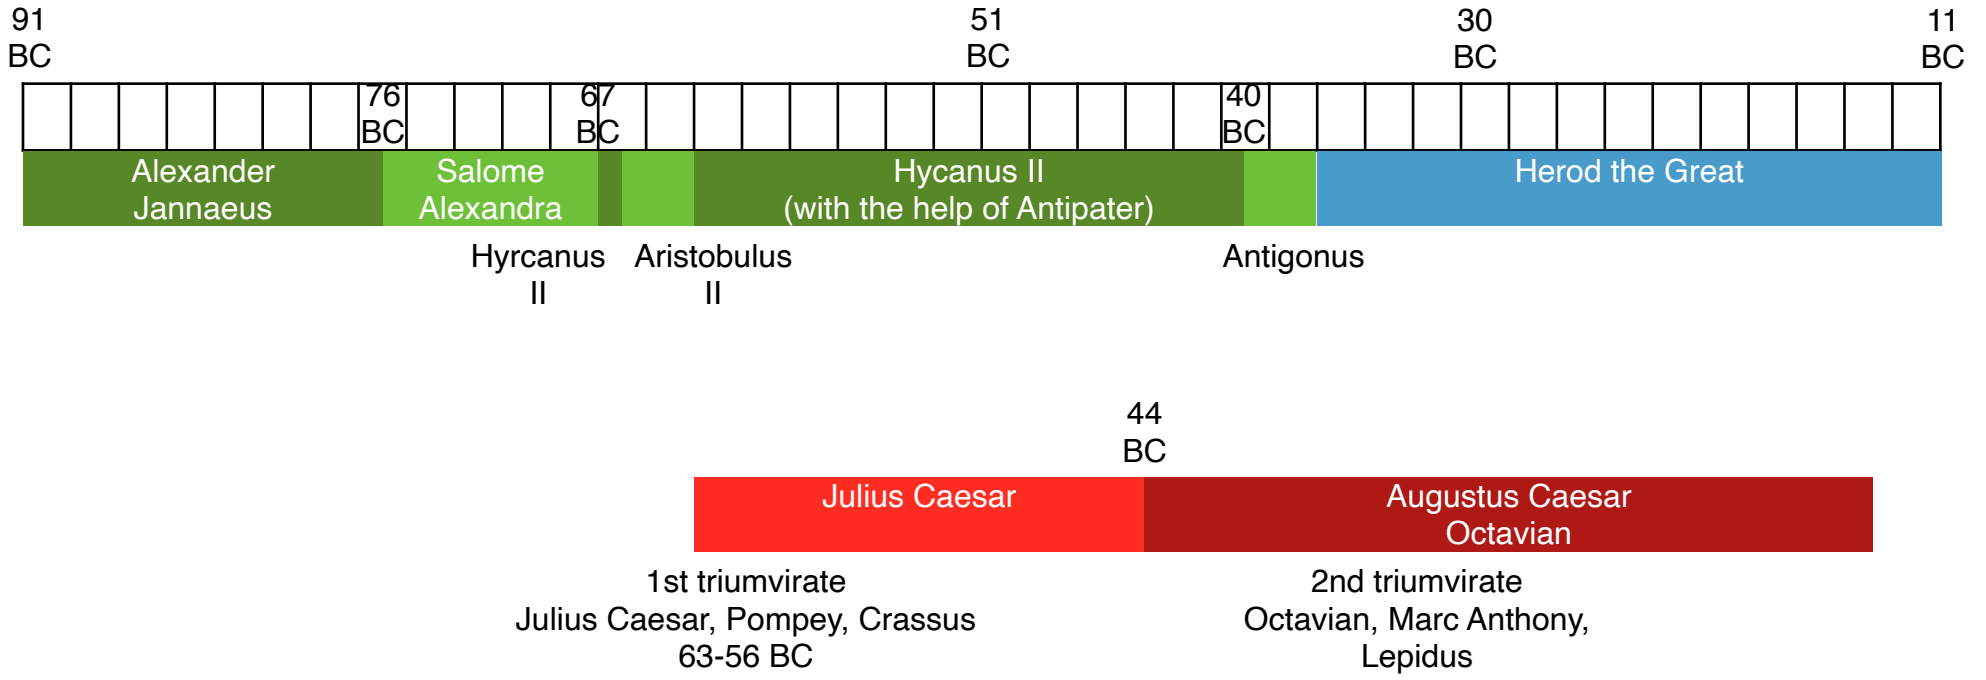

Relationships mentioned in Daniel 11

Ptolemaic Dynasty - 306-30 BC - King of the South - Egypt - Daniel 11

Seleucid Dynasty - 305-63 BC - King of the North - Syria - Asia Minor

Ptolemaic Dynasty - 306-30 BC - King of the South - Egypt

2nd war - 218-201 BC

Hannibal flees to Antiochus *
stirs Antiochus to fight against Rome

1st war - 264-241 BC

Punic Wars - 264 - 146 BC
Carthage (Africa) against Rome

Seleucid Dynasty - 305-63 BC - King of the North - Syria - Asia Minor

Dan 11:21-35

Ptolemaic Dynasty - 306-30 BC - King of the South - Egypt

Seleucid Dynasty - 305-63 BC - King of the North - Syria - Asia Minor

This is the famous Cleopatra

Ptolemaic Dynasty - 306-30 BC - King of the South - Egypt

Roman Empire takes the place of Greece as a world power

Roman Empire

70
AD

96
AD

150
AD

79
AD