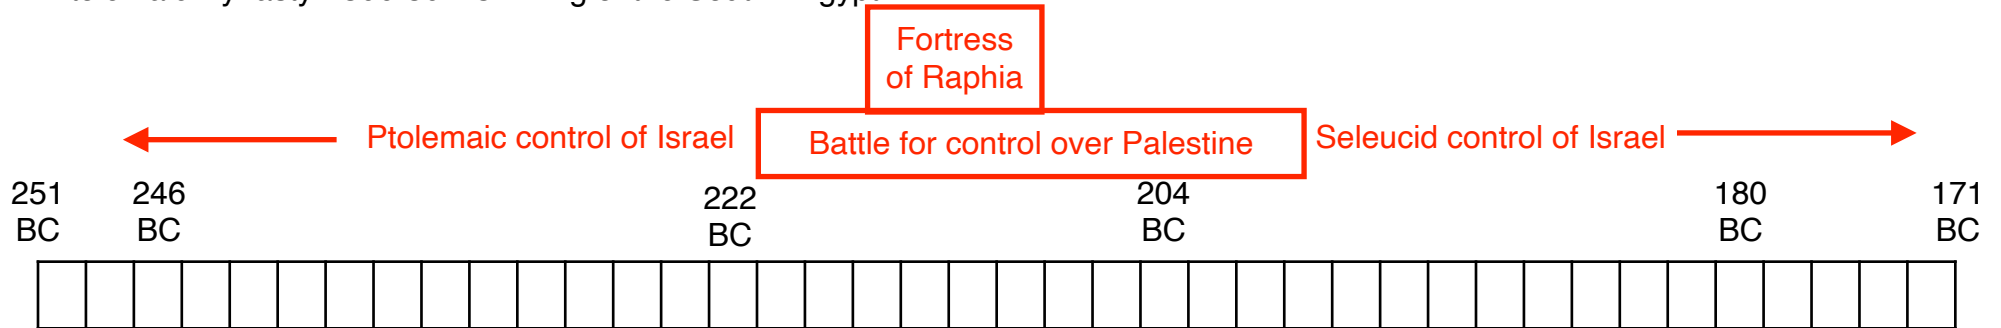

Relationships mentioned in Daniel 11

Ptolemaic Dynasty - 306-30 BC - King of the South - Egypt - Daniel 11

Seleucid Dynasty - 305-63 BC - King of the North - Syria - Asia Minor

Ptolemaic Dynasty - 306-30 BC - King of the South - Egypt