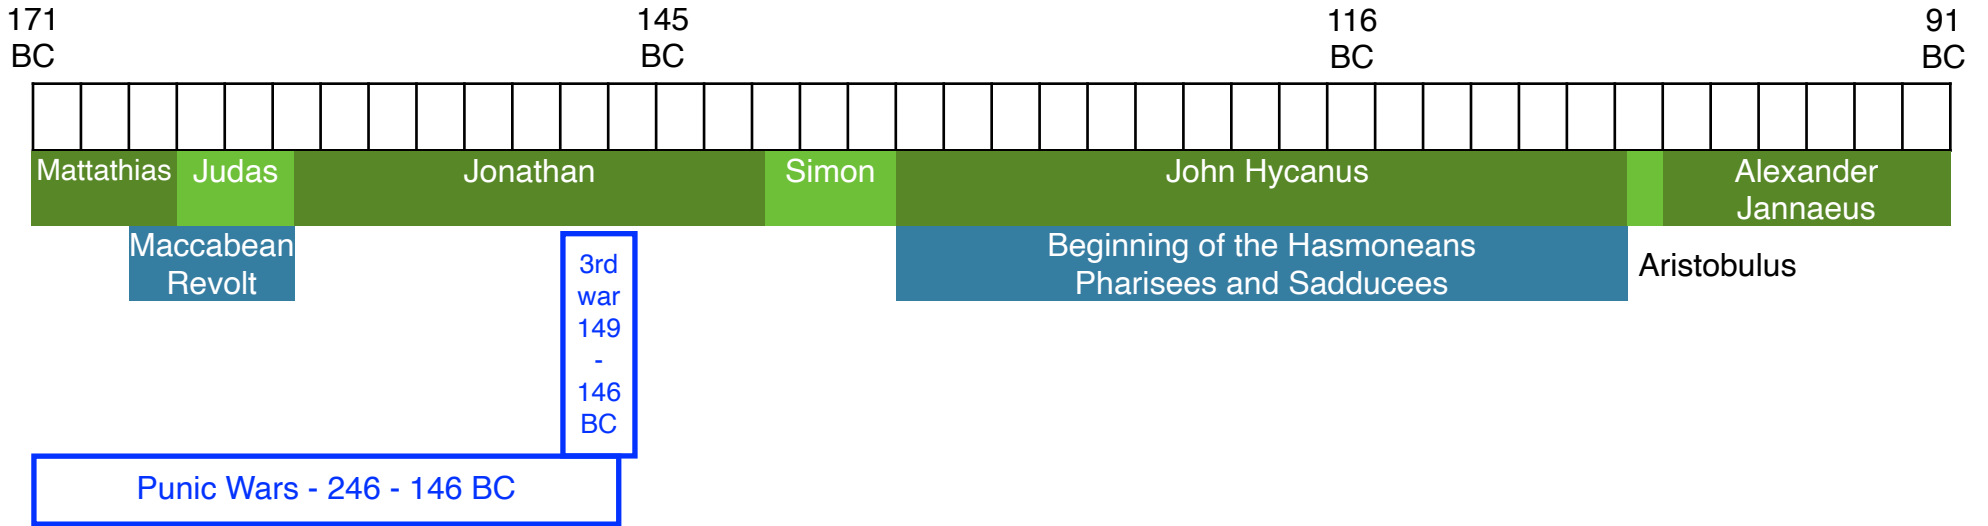

Relationships mentioned in Daniel 11

Ptolemaic Dynasty - 306-30 BC - King of the South - Egypt - Daniel 11

Seleucid Dynasty - 305-63 BC - King of the North - Syria - Asia Minor

Ptolemaic Dynasty - 306-30 BC - King of the South - Egypt

2nd war - 218-201 BC

Hannibal flees to Antiochus *
stirs Antiochus to fight against Rome

1st war - 264-241 BC

Punic Wars - 264 - 146 BC
Carthage (Africa) against Rome

Seleucid Dynasty - 305-63 BC - King of the North - Syria - Asia Minor

Dan 11:21-35

Ptolemaic Dynasty - 306-30 BC - King of the South - Egypt

Seleucid Dynasty - 305-63 BC - King of the North - Syria - Asia Minor

This is the famous Cleopatra

Ptolemaic Dynasty - 306-30 BC - King of the South - Egypt

Roman Empire takes the place of Greece as a world power

Roman Empire

70
AD

96
AD

150
AD

79
AD