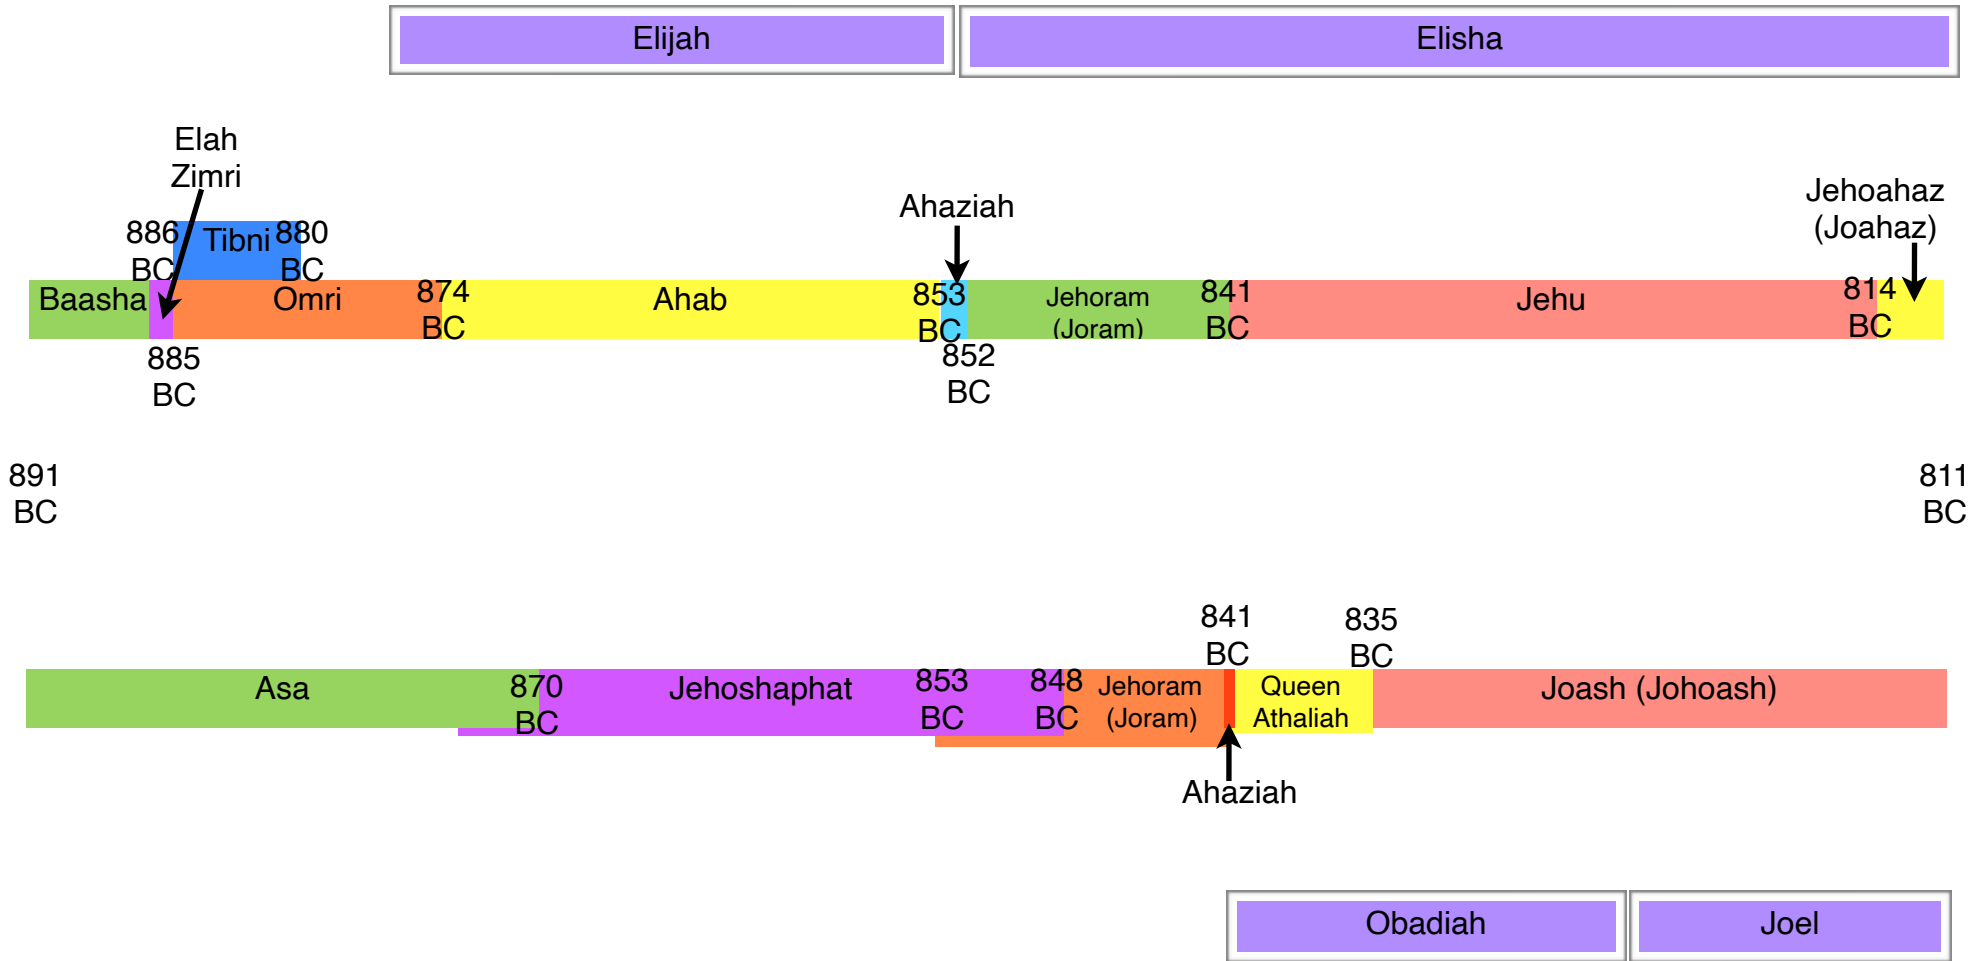

Solomon

971
BC

931
BC

Israel - Northern Kingdom - 10 tribes - capital Samaria

891
BC

Judah - Southern Kingdom - 2 tribes - capital Jerusalem

Jeroboam

Nadab
910
BC

Baasha

910
BC

909
BC

Rehoboam

Abijah
(Abijam)

913
BC

911
BC

Asa

I Kings 12-14
II Chron 10-12

I Kings 15
II Chron 13-16

I Kings 16-22; II Kings 1-12
 II Chron 17-23

Assyria - Tiglath Pileser

Jonah

Amos

Hosea

Israel - Northern Kingdom - 10 tribes - capital Samaria

811 BC

731 BC

Judah - Southern Kingdom - 2 tribes - capital Jerusalem

Jo

Isaiah

II Kings 13
II Chron 24

II Kings 14
II Chron 25

II Kings 15
II Chron 26-27