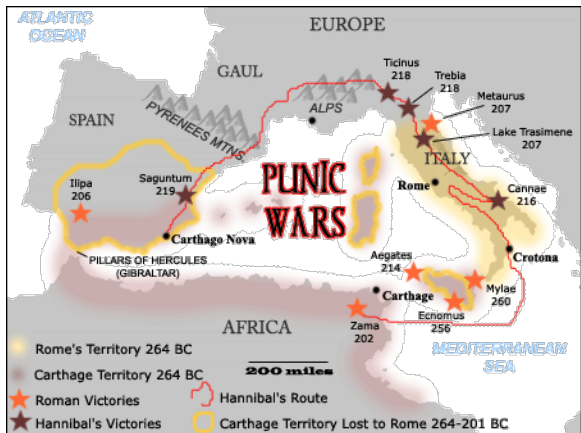

Ashuretiliani

Assyria - Ashurbanipal

Sinsharishkun

Neo-Babylonian Empire

Nabopolassar

Nebuchadnezzar

Kyaxeres the Mede
took lead with Babylon
to fight against Nineveh
in 612 BC

597 BC - Ezekiel
and 10,000 taken
captive

Relationships mentioned in Daniel 11

Ptolemaic Dynasty - 306-30 BC - King of the South - Egypt - Daniel 11

Seleucid Dynasty - 305-63 BC - King of the North - Syria - Asia Minor

Ptolemaic Dynasty - 306-30 BC - King of the South - Egypt

2nd war - 218-201 BC

Hannibal flees to Antiochus *
stirs Antiochus to fight against Rome

1st war - 264-241 BC

Punic Wars - 264 - 146 BC
Carthage (Africa) against Rome

Seleucid Dynasty - 305-63 BC - King of the North - Syria - Asia Minor

Dan 11:21-35

Ptolemaic Dynasty - 306-30 BC - King of the South - Egypt

Seleucid Dynasty - 305-63 BC - King of the North - Syria - Asia Minor

This is the famous Cleopatra

Ptolemaic Dynasty - 306-30 BC - King of the South - Egypt